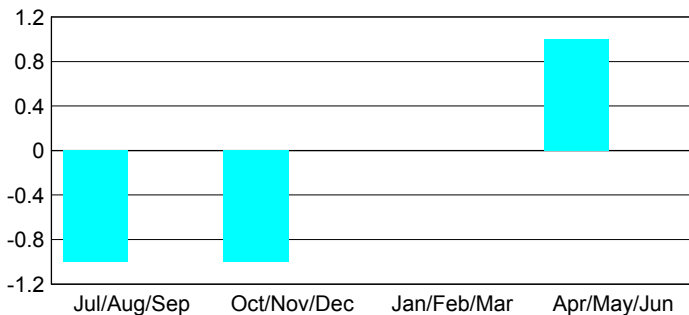

GMT: **NICOLAS JARA ORELLANA**

Location: **PERU**

GMT CA: **3**

CLUBS

Month	New Club Goal	Actual New Clubs	Actual Dropped Clubs	Gain/Loss of Clubs
2012-2013				
Jul/Aug/Sep		0	1	-1
Oct/Nov/Dec		0	1	-1
Jan/Feb/Mar		0	0	0
Apr/May/June		1	0	1
Totals		1	2	-1

Club Results 2012-2013
Goal, New, Dropped, Gain/Loss

YTD Status Quo Clubs 2012-2013

Status Quo Clubs Compared to Status Quo Members

Club Gain/Loss 2012-2013

MEMBERSHIP

Month	Net Memb Goal	Actual New Memb	Actual Dropped Memb	Gain/Loss of Memb
2012-2013				
Jul/Aug/Sep		37	48	-11
Oct/Nov/Dec		35	93	-58
Jan/Feb/Mar		16	21	-5
Apr/May/June		80	55	25
Totals		168	217	-49

Membership Results 2012-2013
Goal, New, Dropped, Gain/Loss

Gender Comparison 2012-2013

Membership Gain/Loss 2012-2013