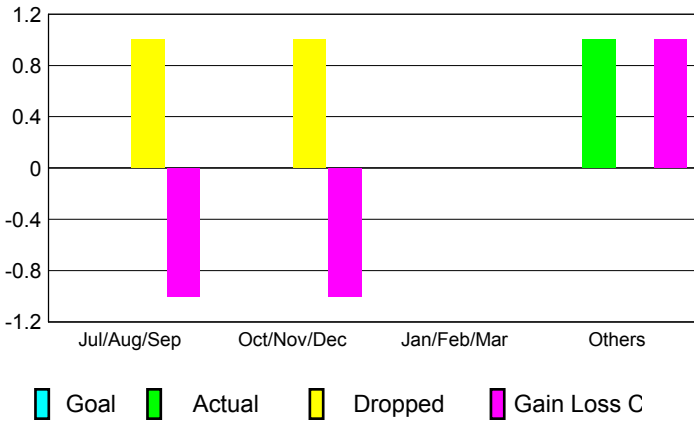

GMT: **NICOLAS JARA ORELLANA**

Location: **PERU**

GMT CA: **3**

CLUBS

Month	New Club Goal	Actual New Clubs	Actual Dropped Clubs	Gain/Loss of Clubs
2012-2013				
Jul/Aug/Sep		0	1	-1
Oct/Nov/Dec		0	1	-1
Jan/Feb/Mar		0	0	0
Apr/May/June		1	0	1
Totals		1	2	-1

Club Results 2012-2013
Goal, New, Dropped, Gain/Loss

YTD Status Quo Clubs 2012-2013

Status Quo Clubs Compared to Status Quo Members

Club Gain/Loss 2012-2013

MEMBERSHIP

Month	Net Memb Goal	Actual New Memb	Actual Dropped Memb	Gain/Loss of Memb
2012-2013				
Jul/Aug/Sep		37	48	-11
Oct/Nov/Dec		35	93	-58
Jan/Feb/Mar		16	21	-5
Apr/May/June		80	55	25
Totals		168	217	-49