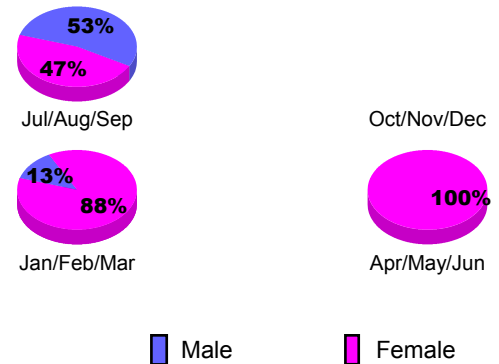

GMT: **NICOLAS JARA ORELLANA**

Location: **PERU**

GMT CA: **3**

CLUBS

Month	New Club Goal	Actual New Clubs	Actual Dropped Clubs	Gain/Loss of Clubs
2012-2013				
Jul/Aug/Sep		0	1	-1
Oct/Nov/Dec		0	1	-1
Jan/Feb/Mar		0	0	0
Apr/May/June		1	0	1
Totals		1	2	-1

Club Results 2012-2013
Goal, New, Dropped, Gain/Loss

YTD Status Quo Clubs 2012-2013

Status Quo Clubs Compared to Status Quo Members

Club Gain/Loss 2012-2013

MEMBERSHIP

Month	Net Memb Goal	Actual New Memb	Actual Dropped Memb	Gain/Loss of Memb
2012-2013				
Jul/Aug/Sep		37	48	-11
Oct/Nov/Dec		35	93	-58
Jan/Feb/Mar		16	21	-5
Apr/May/June		80	55	25
Totals		168	217	-49

Membership Results 2012-2013
Goal, New, Dropped, Gain/Loss

Gender Comparison 2012-2013

Membership Gain/Loss 2012-2013