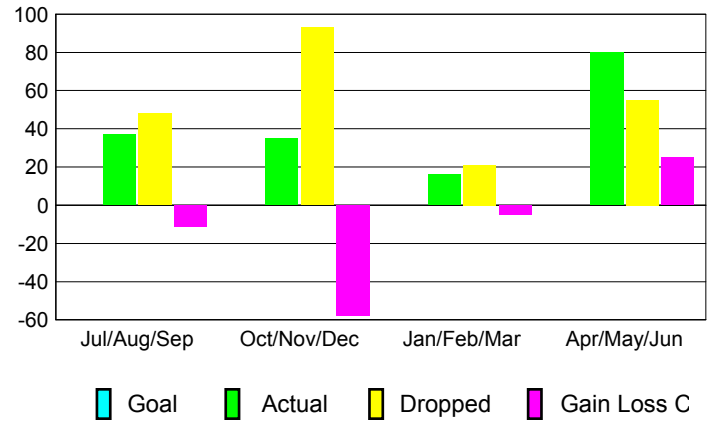

GMT: **NICOLAS JARA ORELLANA**

Location: **PERU**

GMT CA: **3**

CLUBS

Month	New Club Goal	Actual New Clubs	Actual Dropped Clubs	Gain/Loss of Clubs
2012-2013				
Jul/Aug/Sep		0	1	-1
Oct/Nov/Dec		0	1	-1
Jan/Feb/Mar		0	0	0
Apr/May/June		1	0	1
Totals		1	2	-1

Club Results 2012-2013
Goal, New, Dropped, Gain/Loss

YTD Status Quo Clubs 2012-2013

Status Quo Clubs Compared to Status Quo Members

Club Gain/Loss 2012-2013

MEMBERSHIP

Month	Net Memb Goal	Actual New Memb	Actual Dropped Memb	Gain/Loss of Memb
2012-2013				
Jul/Aug/Sep		37	48	-11
Oct/Nov/Dec		35	93	-58
Jan/Feb/Mar		16	21	-5
Apr/May/June		80	55	25
Totals		168	217	-49

Membership Results 2012-2013
Goal, New, Dropped, Gain/Loss

Gender Comparison 2012-2013

Membership Gain/Loss 2012-2013