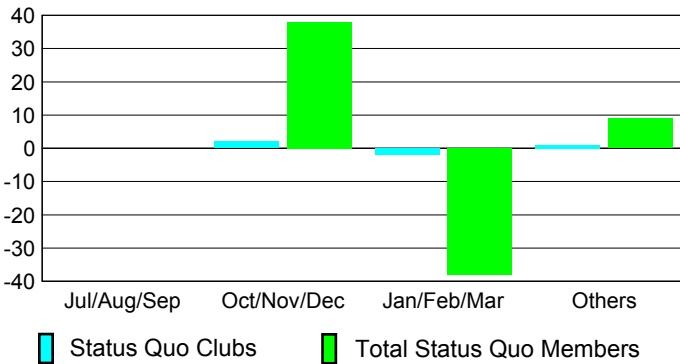

GMT: **NICOLAS JARA ORELLANA**

Location: **PERU**

GMT CA: **3**

CLUBS

Month	New Club Goal	Actual New Clubs	Actual Dropped Clubs	Gain/Loss of Clubs
2012-2013				
Jul/Aug/Sep		0	1	-1
Oct/Nov/Dec		0	1	-1
Jan/Feb/Mar		0	0	0
Apr/May/June		1	0	1
Totals		1	2	-1

Club Results 2012-2013
Goal, New, Dropped, Gain/Loss

YTD Status Quo Clubs 2012-2013

Status Quo Clubs Compared to Status Quo Members

Club Gain/Loss 2012-2013

MEMBERSHIP

Month	Net Memb Goal	Actual New Memb	Actual Dropped Memb	Gain/Loss of Memb
2012-2013				
Jul/Aug/Sep		37	48	-11
Oct/Nov/Dec		35	93	-58
Jan/Feb/Mar		16	21	-5
Apr/May/June		80	55	25
Totals		168	217	-49